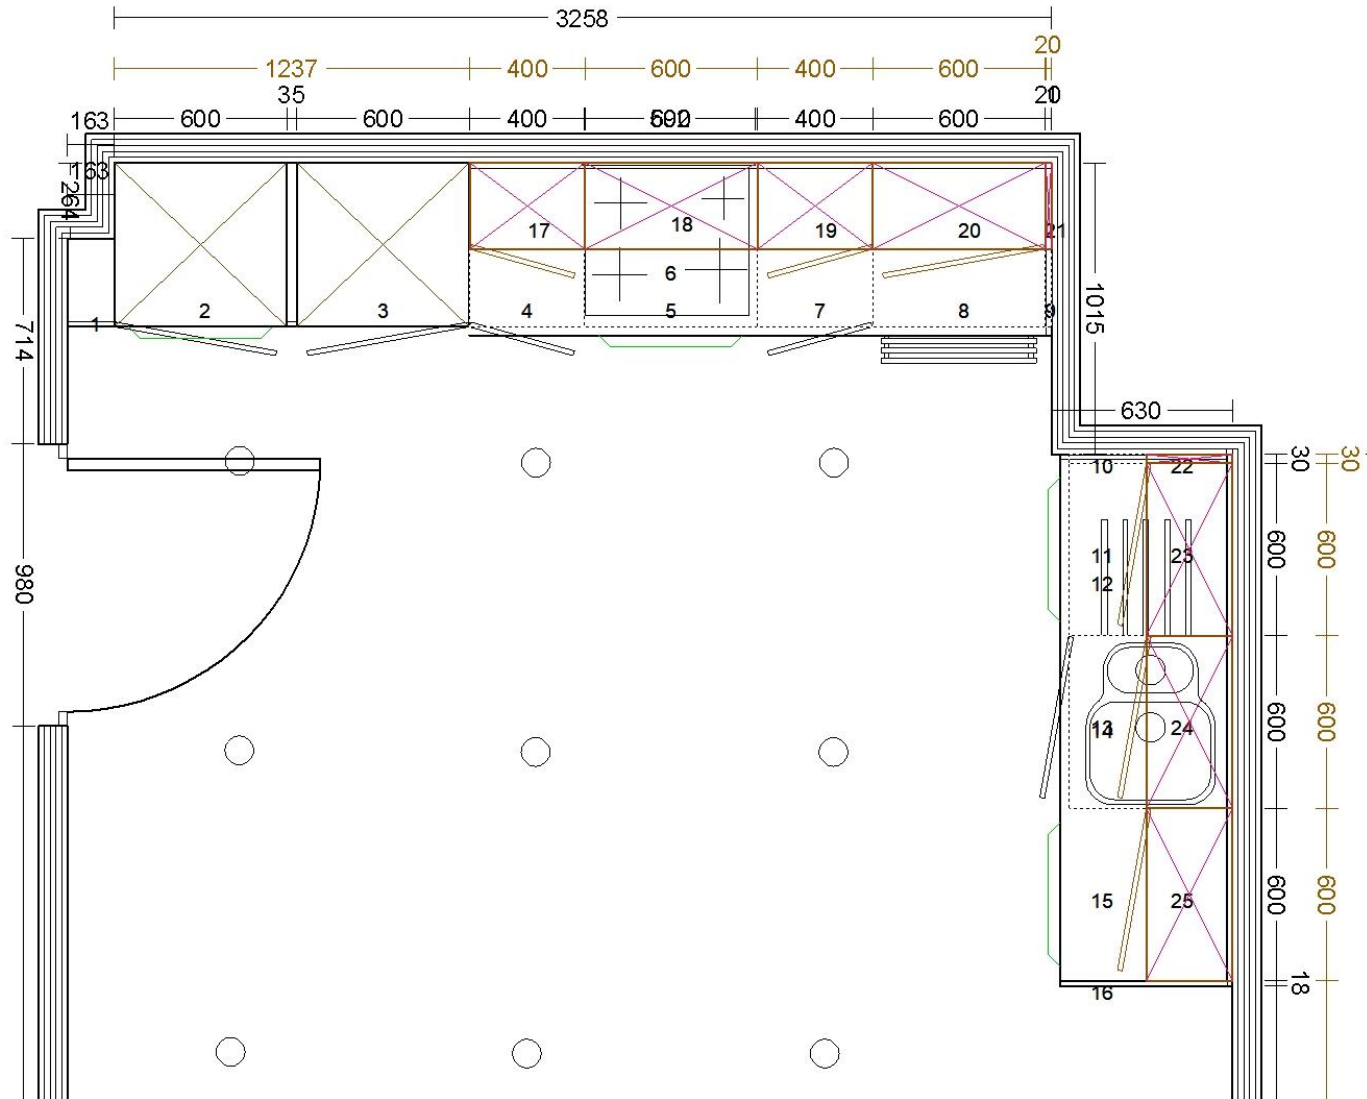

RIVERSIDE VIEW
KEYNSHAM

Base units

1. 163:tfill Tall Filler Flush
2. 600:tf Tall Fridge Housing With Track
3. 600:l Larder
4. 400 Base Unit
5. 600:boh Built Under Oven
6. 600:fhob Floating Hob
7. 400 Base Unit
8. 600:DPACK Gola 2 Pan Drawer 2 Drawer Pack
9. 20:filler Filler Flush
10. 30:filler Filler Flush
11. 600:iw Integrated Washer
12. 600:fsink Floating Drainer
13. 600 Base Unit
14. 600:fsink Floating Sink
15. 600:d Integrated Dishwasher Pull Down Door
16. 18:endsup End Support Panel

Wall units

17. 400 Wall Unit
18. 600:ei Integrated Extractor Flap Door
19. 400 Wall Unit
20. 600 Wall Unit
21. 20:filler Filler Flush
22. 30:filler Filler Flush
23. 600 Wall Unit
24. 600 Wall Unit
25. 600 Wall Unit