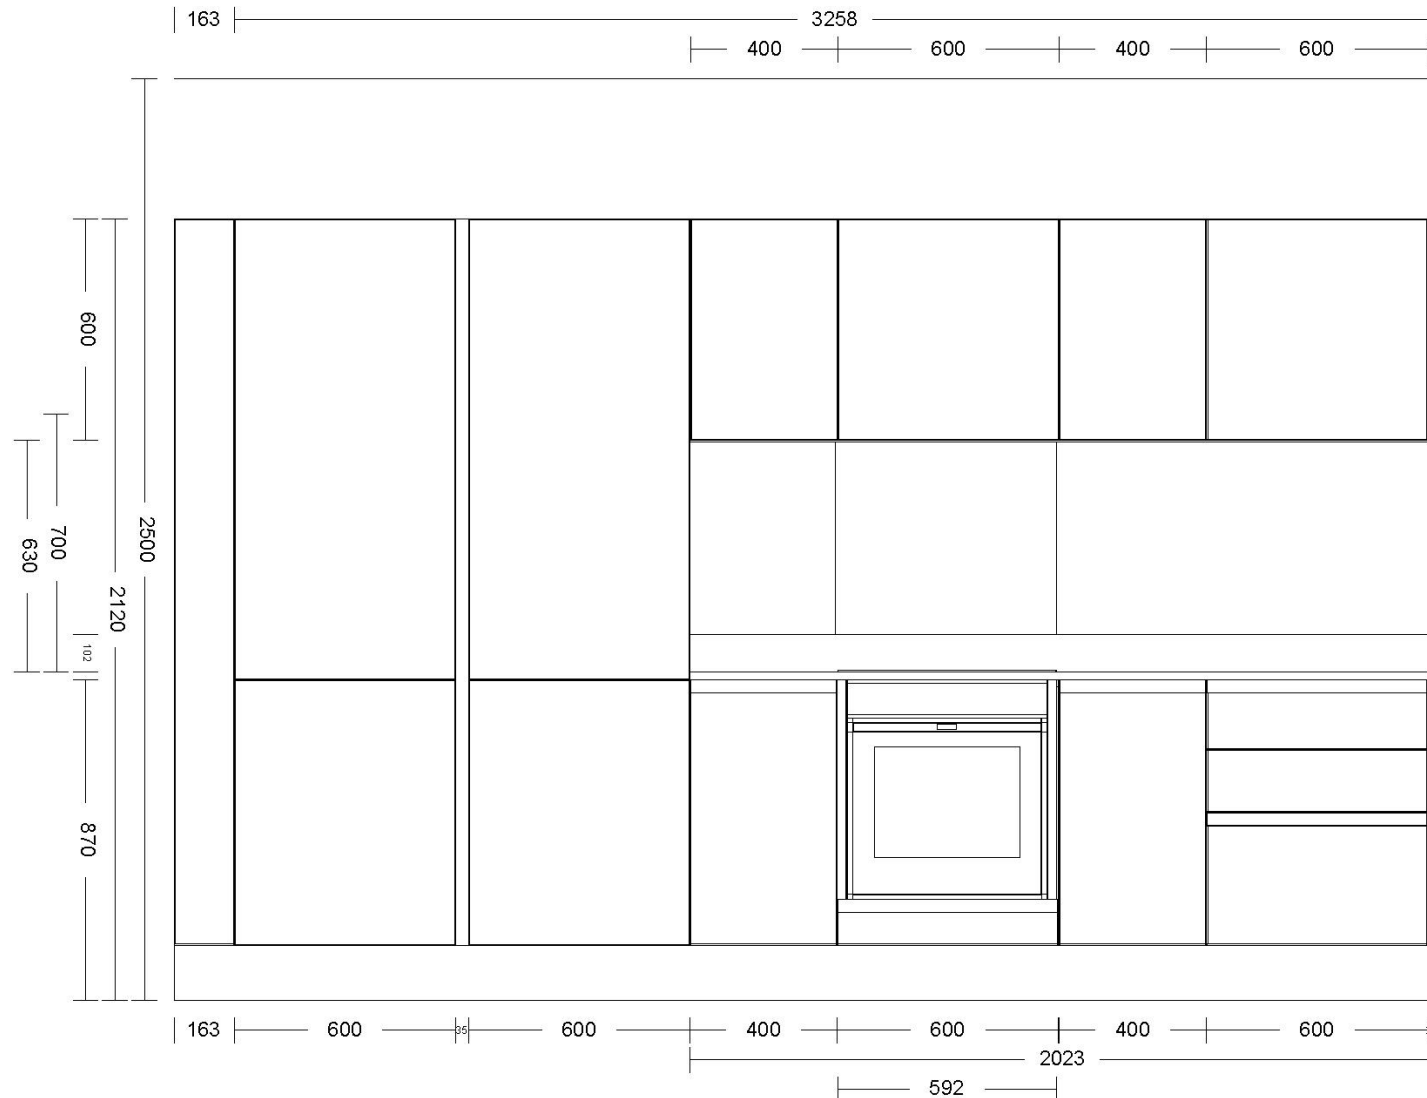

RIVERSIDE VIEW
KEYNSHAM

Base units

1. 163:tfill Tall Filler Flush
2. 600:tf Tall Fridge Housing With Track
3. 600:l Larder
4. 400 Base Unit
5. 600:boh Built Under Oven
6. 600:fhob Floating Hob
7. 400 Base Unit
8. 600:DPACK Gola 2 Pan Drawer 2 Drawer Pack
9. 20:filler Filler Flush
10. 30:filler Filler Flush
11. 600:iw Integrated Washer
12. 600:fsink Floating Drainer
13. 600 Base Unit
14. 600:fsink Floating Sink
15. 600:d Integrated Dishwasher Pull Down Door
16. 18:endsup End Support Panel

Wall units

17. 400 Wall Unit
18. 600:ei Integrated Extractor Flap Door
19. 400 Wall Unit
20. 600 Wall Unit
21. 20:filler Filler Flush
22. 30:filler Filler Flush
23. 600 Wall Unit
24. 600 Wall Unit
25. 600 Wall Unit