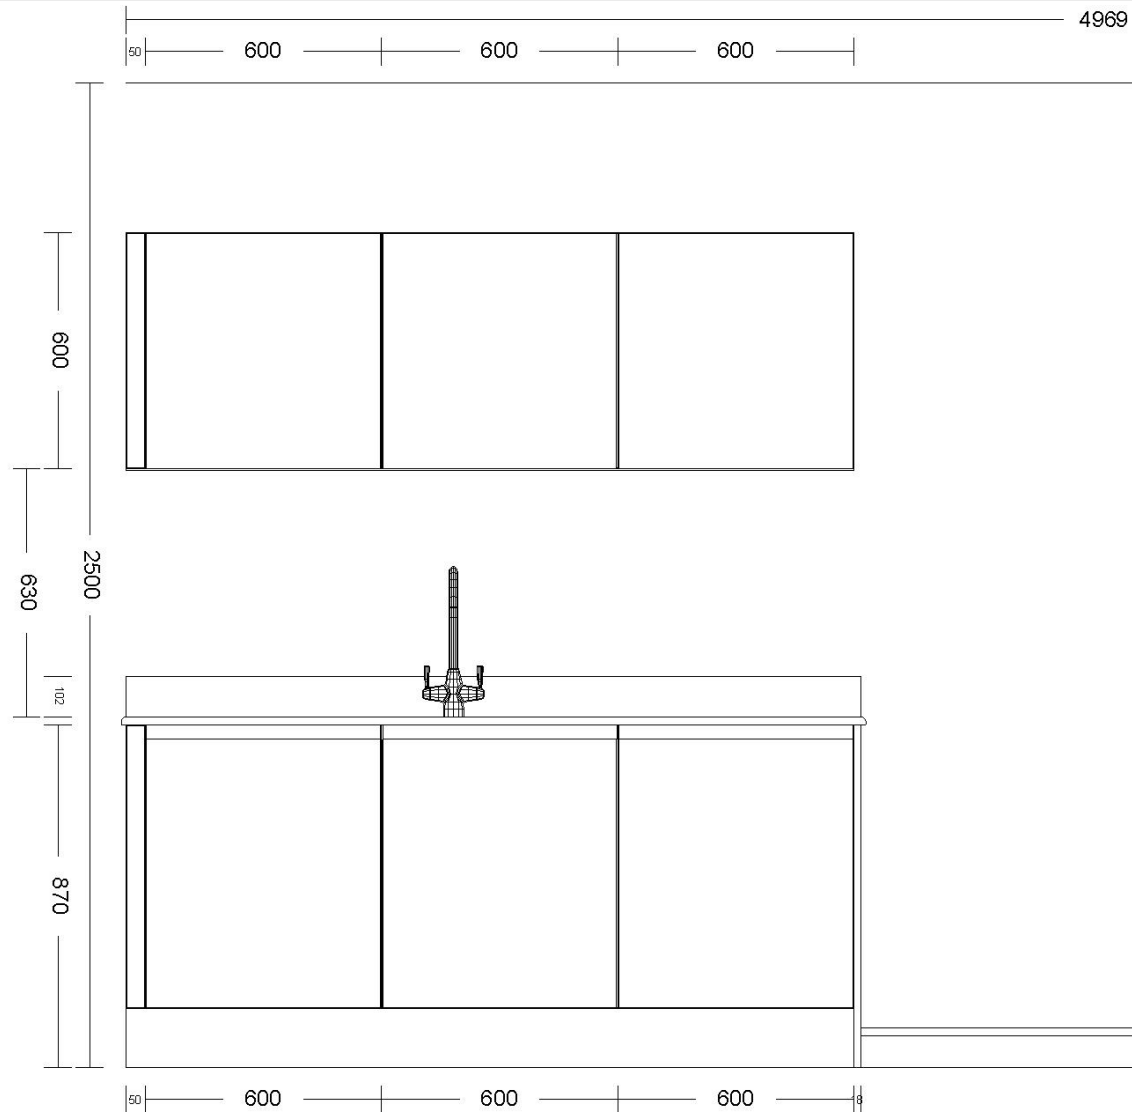

KITCHEN SPECIFICATION