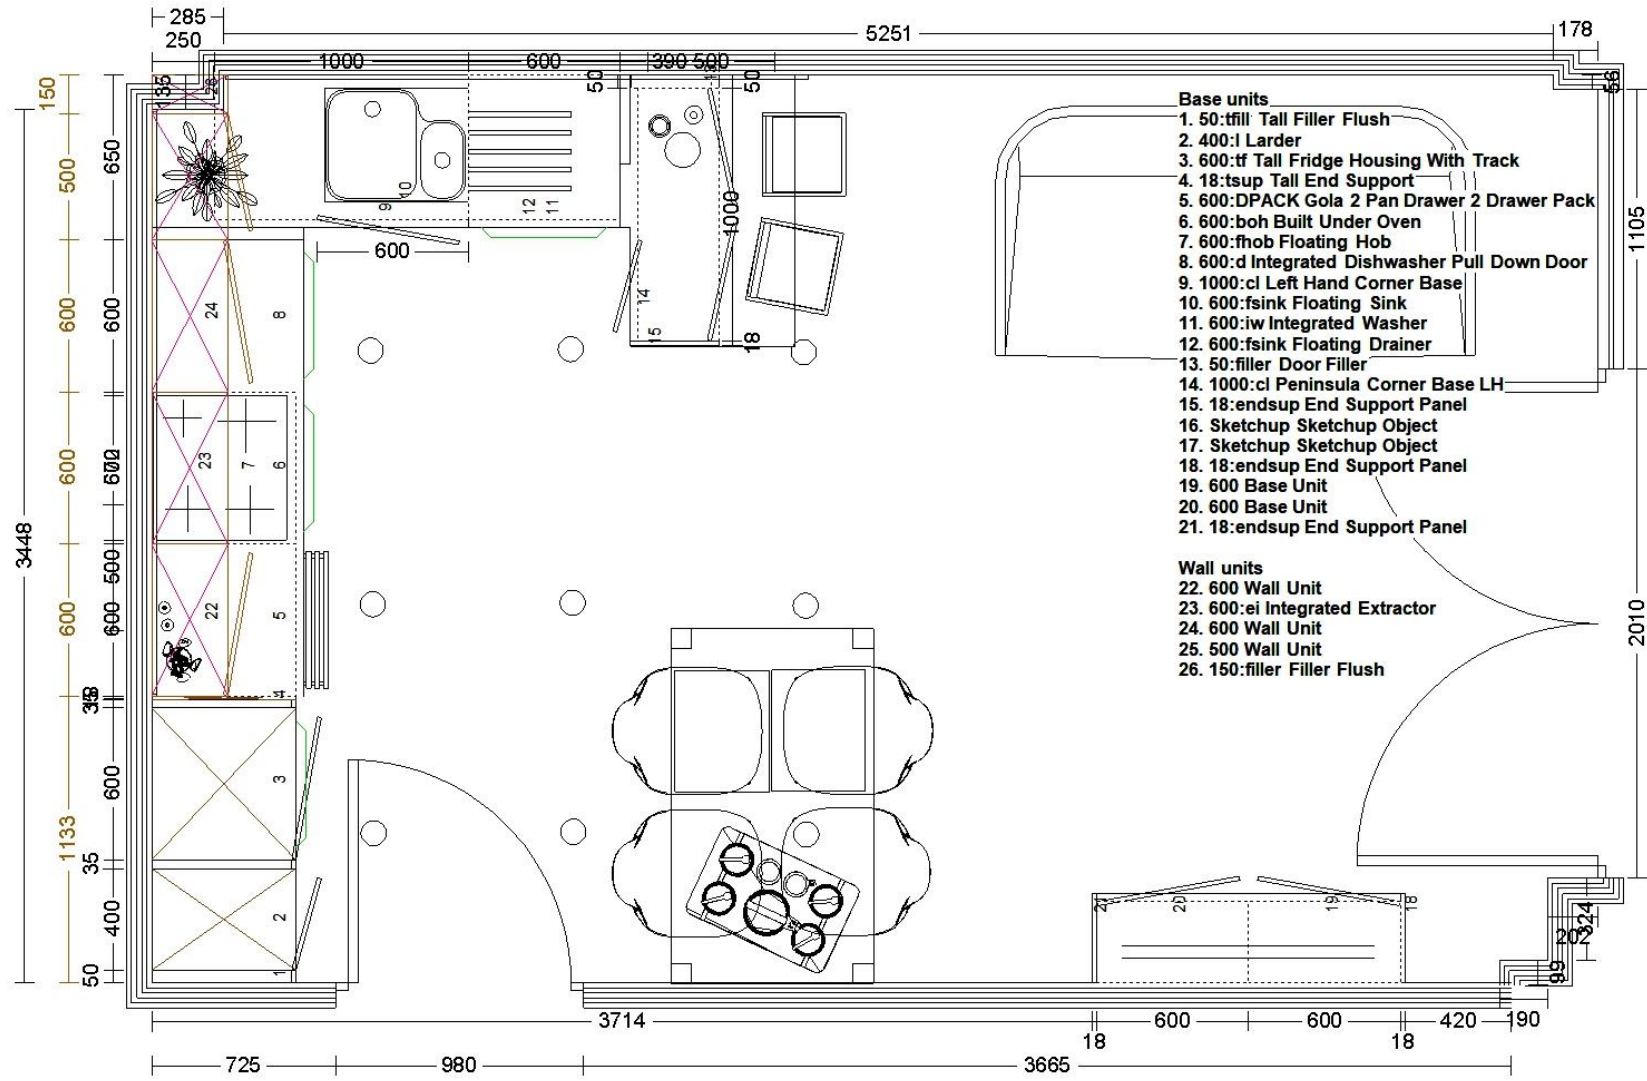

RIVERSIDE VIEW
KEYNSHAM

KITCHEN SPECIFICATION